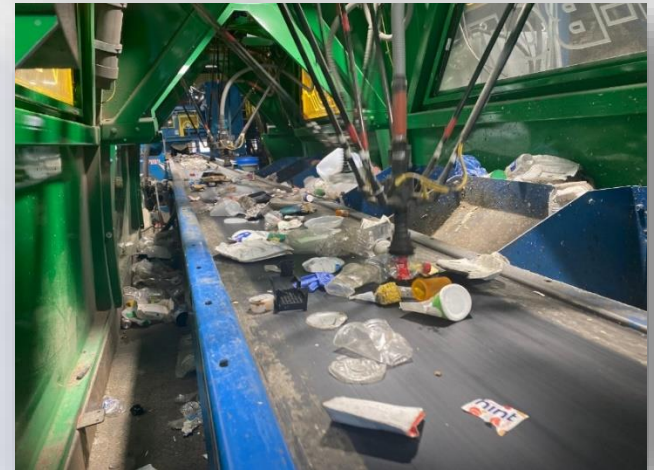

Enhanced Processing

- Use of advanced technologies:
  - ✓ Anaerobic digestion for “food-to-fuel”
  - ✓ Optical sorters
  - ✓ Robotic sorters
  - ✓ Wood shredder