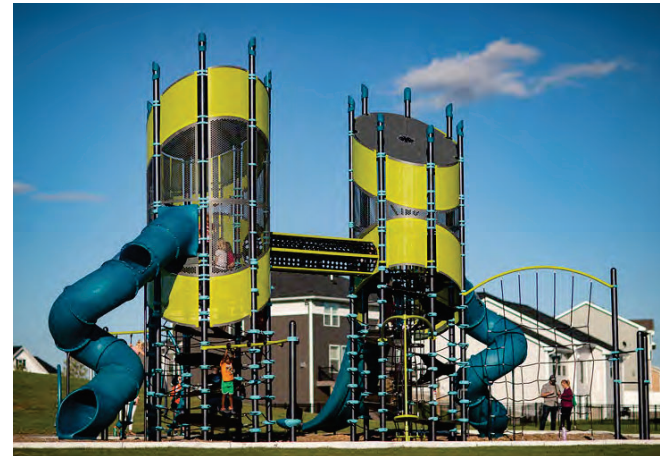

# PLAYGROUND PLAN

PLAY STRUCTURE 5-12 YRS

WOODEN BRIDGE

CLIMBER 2-5 YRS

GROUP SPINNER 2-5 YRS

GROUP SEESAW 2-5 YRS

GROUP SWING 5-12 YRS

PLAY STRUCTURE 2-5 YRS

BUCKET SWINGS AND BELT SWINGS

PLAY HOUSE 6-23 MONTHS

LOG STEPPERS 2-5 YRS

LOG CRAWL TUNNEL 2-5 YRS