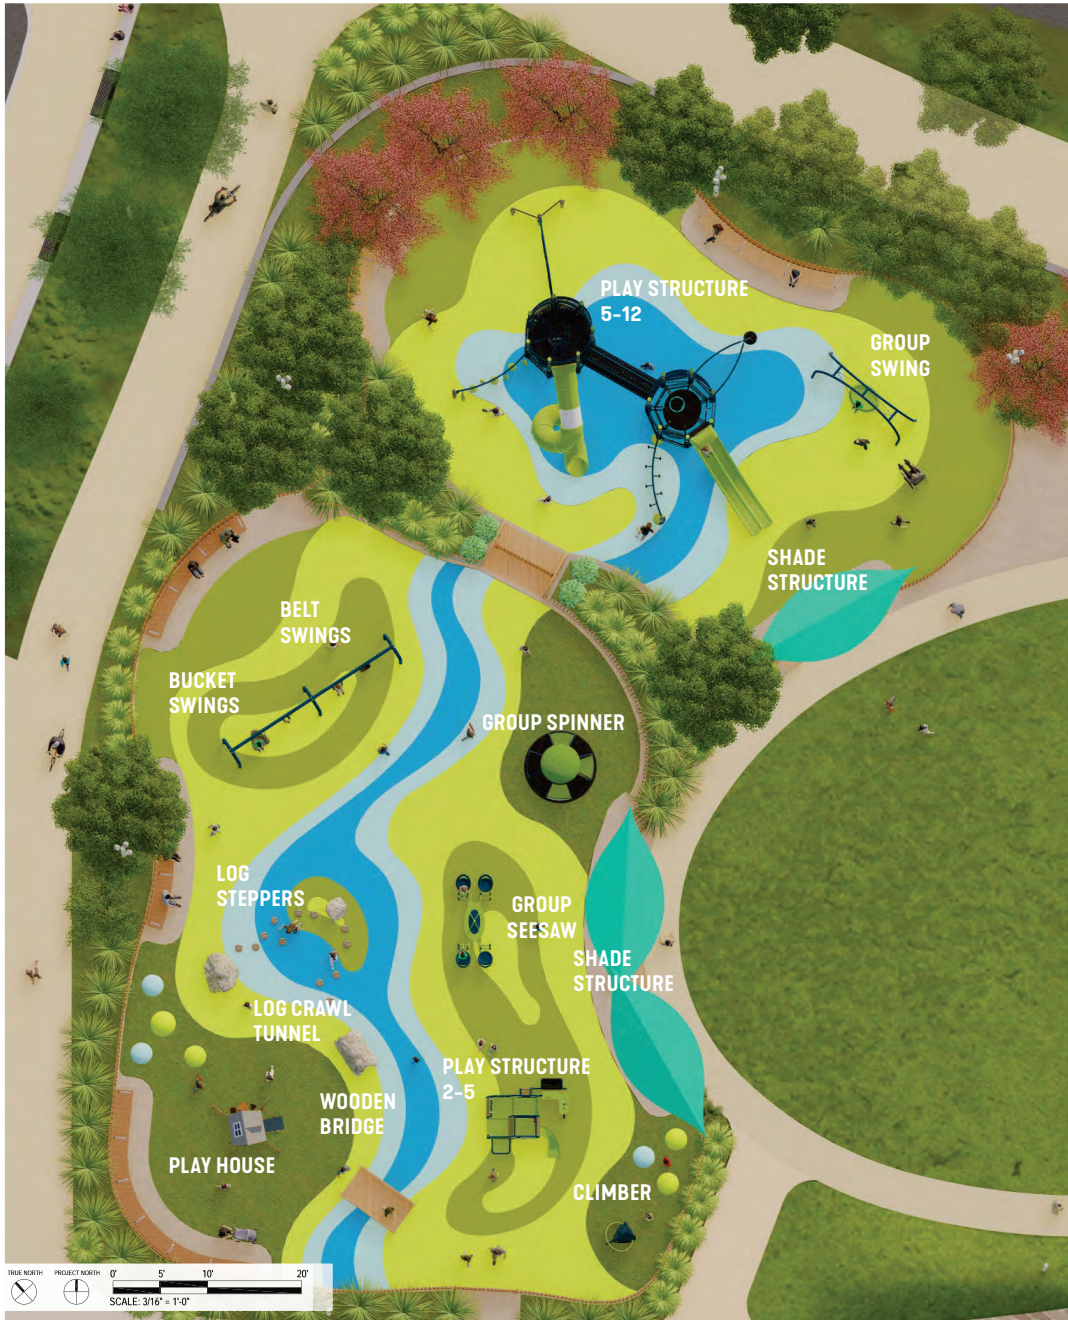

# PLAYGROUND PLAN

PLAY STRUCTURE 5-12 YRS

WOODEN BRIDGE

CLIMBER 2-5 YRS

GROUP SPINNER 2-5 YRS

GROUP SEESAW 2-5 YRS

GROUP SWING 5-12 YRS

PLAY STRUCTURE 2-5 YRS

BUCKET SWINGS AND BELT SWINGS

PLAY HOUSE 6-23 MONTHS

LOG STEPPERS 2-5 YRS

LOG CRAWL TUNNEL 2-5 YRS