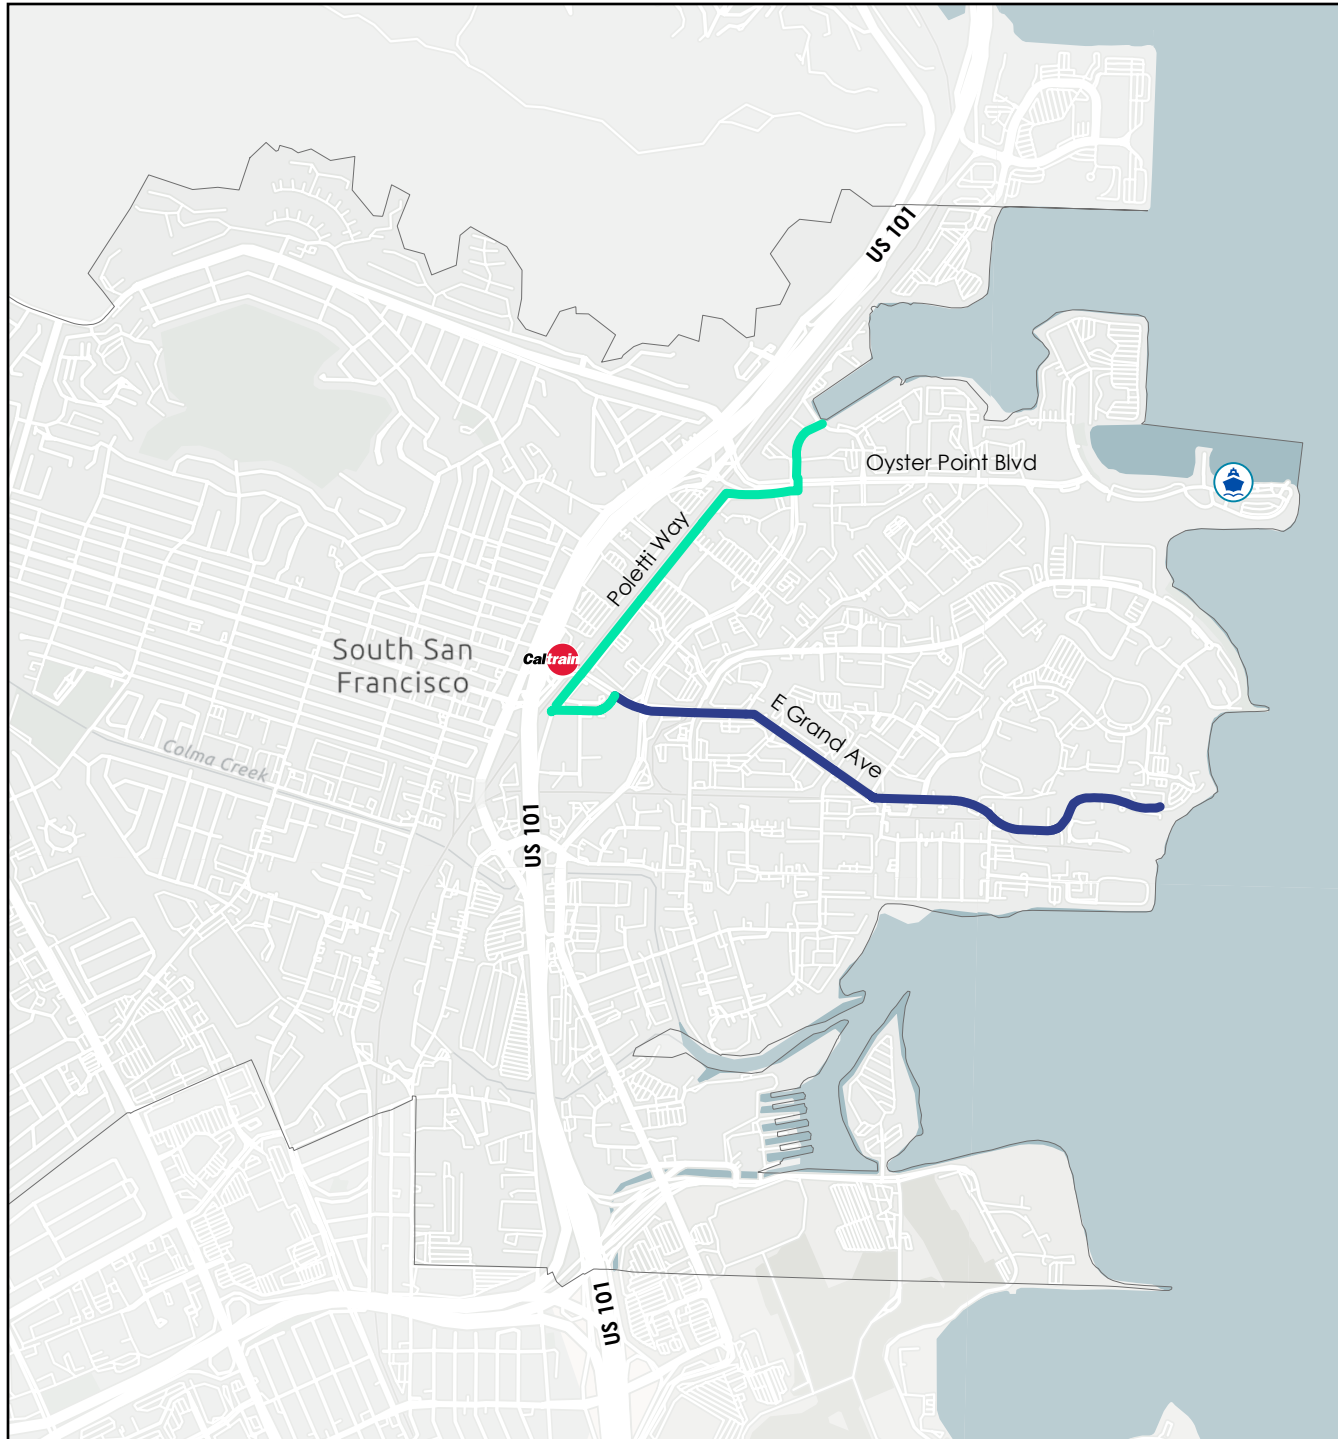

## ATP Application Project Identification

### Legend

-  South San Francisco Caltrain
-  South San Francisco Ferry Terminal
-  Project Streets - Application 1 Only
-  Project Streets - Application 1 & 2