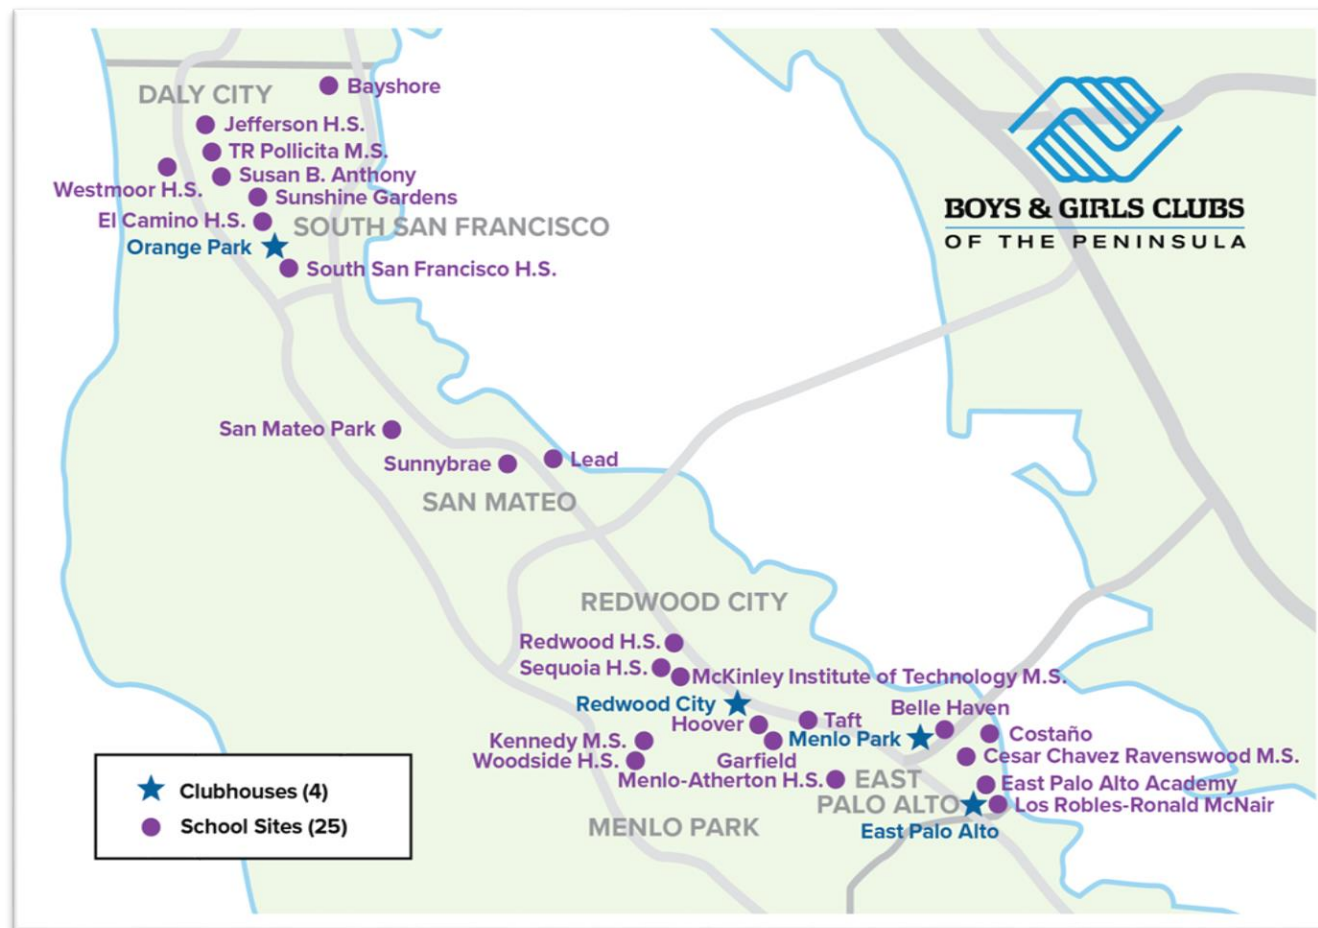

Who We Serve

- Nearly 6,000 students, TK through College
- 29 Sites from East Palo Alto to Daly City

Zooming in on SSF

Academics

*Academic Centers in action at Sunshine Gardens!
Students learning foundational numeracy skills.*