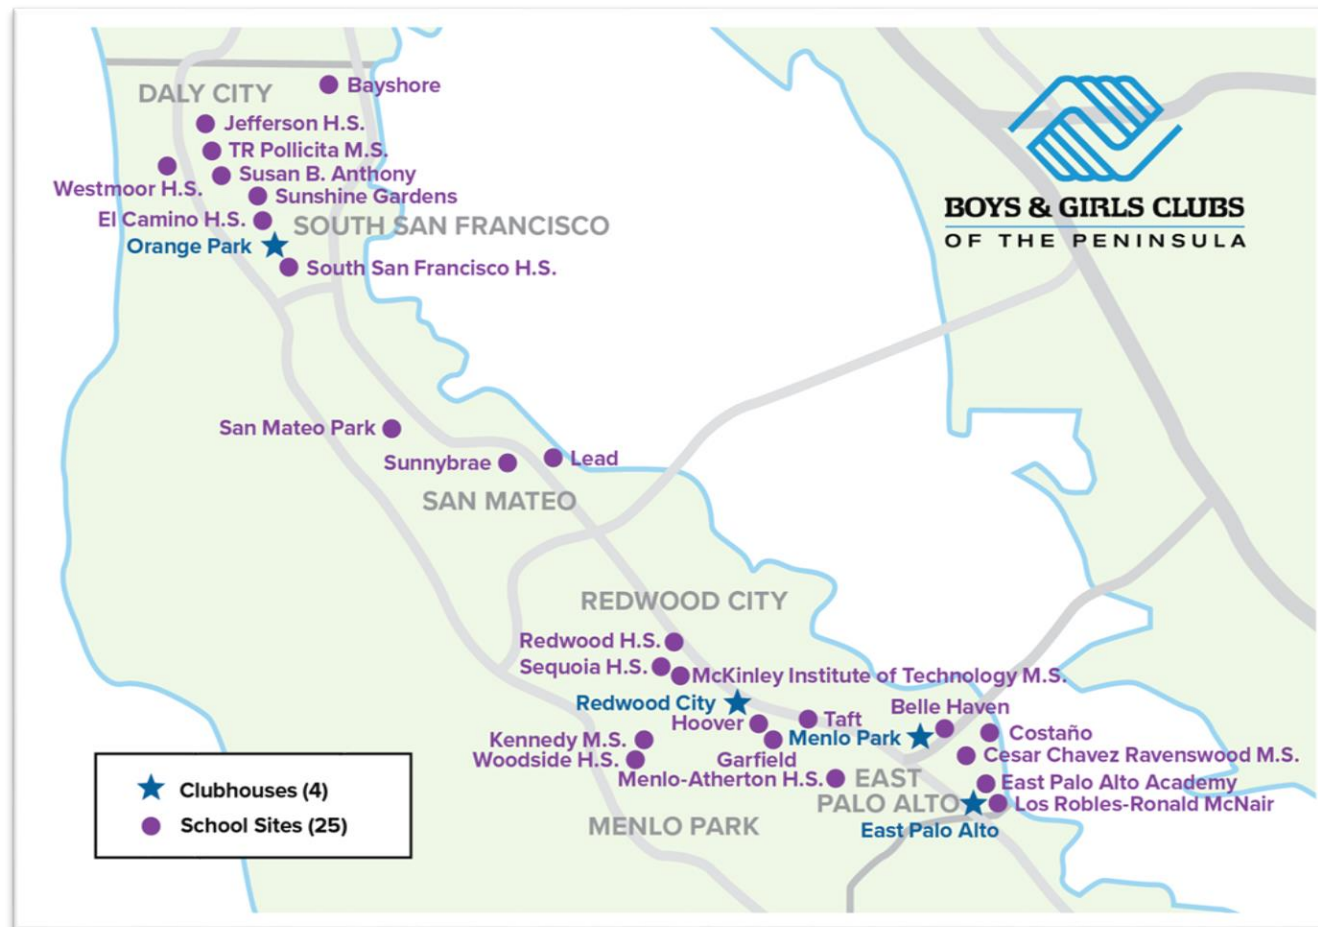

Who We Serve

- Nearly 6,000 students, TK through College
- 29 Sites from East Palo Alto to Daly City

Zooming in on SSF

Academics

*Academic Centers in action at Sunshine Gardens!
Students learning foundational numeracy skills.*