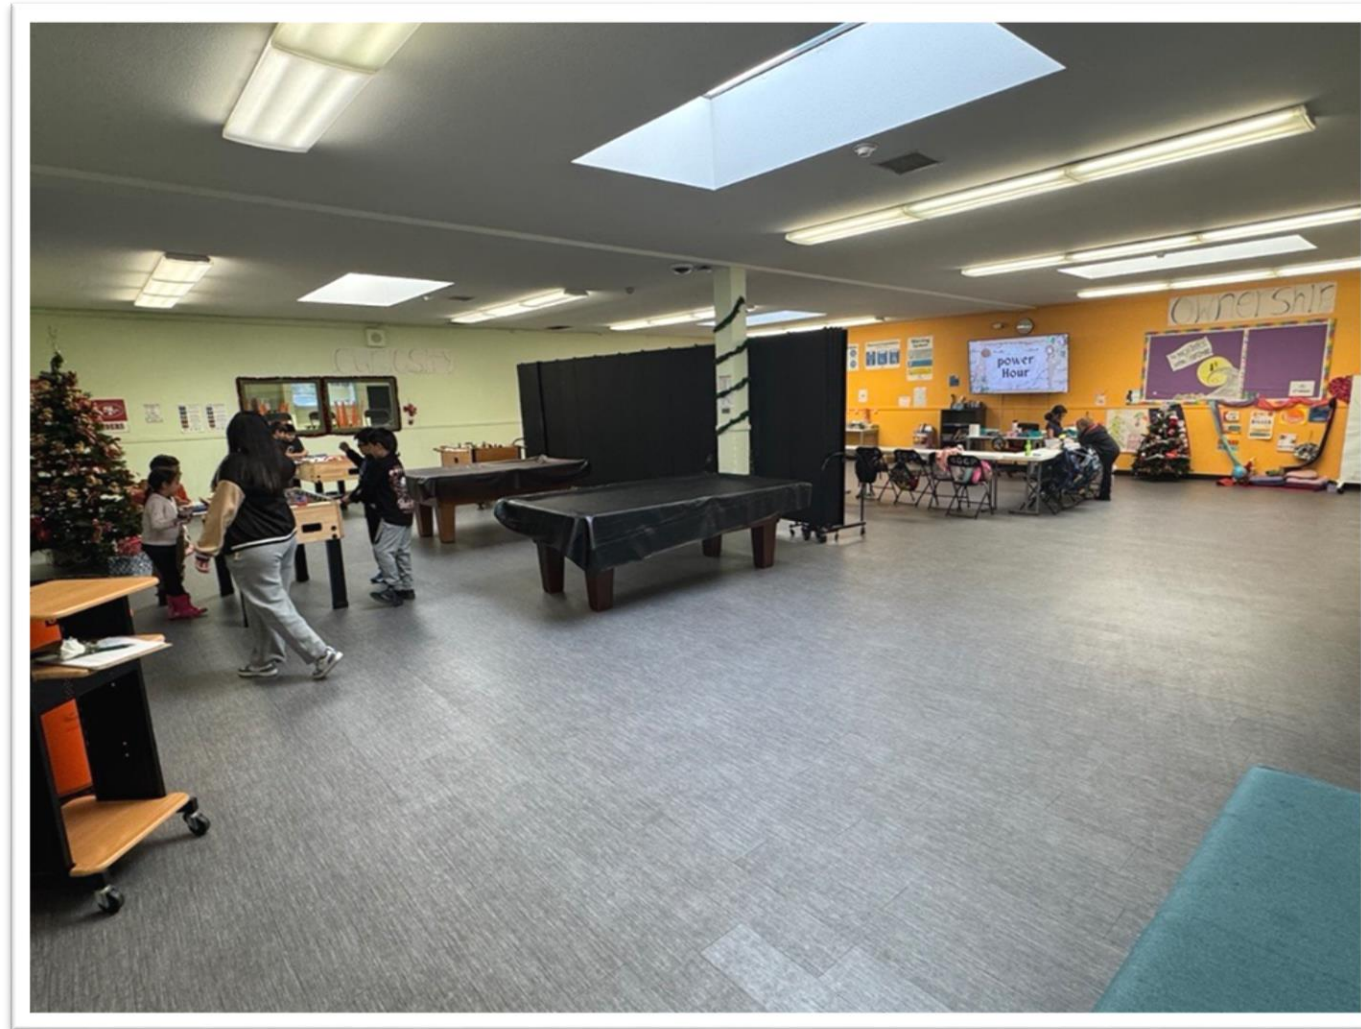

Making the most of a day off of school – students visiting YouTube and chatting with CEO, Neal Mohan

Current Orange Park Clubhouse

- Capacity challenges
- Program limitations
- Old building

Students engaging in Art In Action

Current South San Francisco Clubhouse Interior

Due to space constraints, we have split the Games Room to create "classroom" space

Current South San Francisco Clubhouse Interior

Windowless classroom with temporary wall to accommodate different grade levels