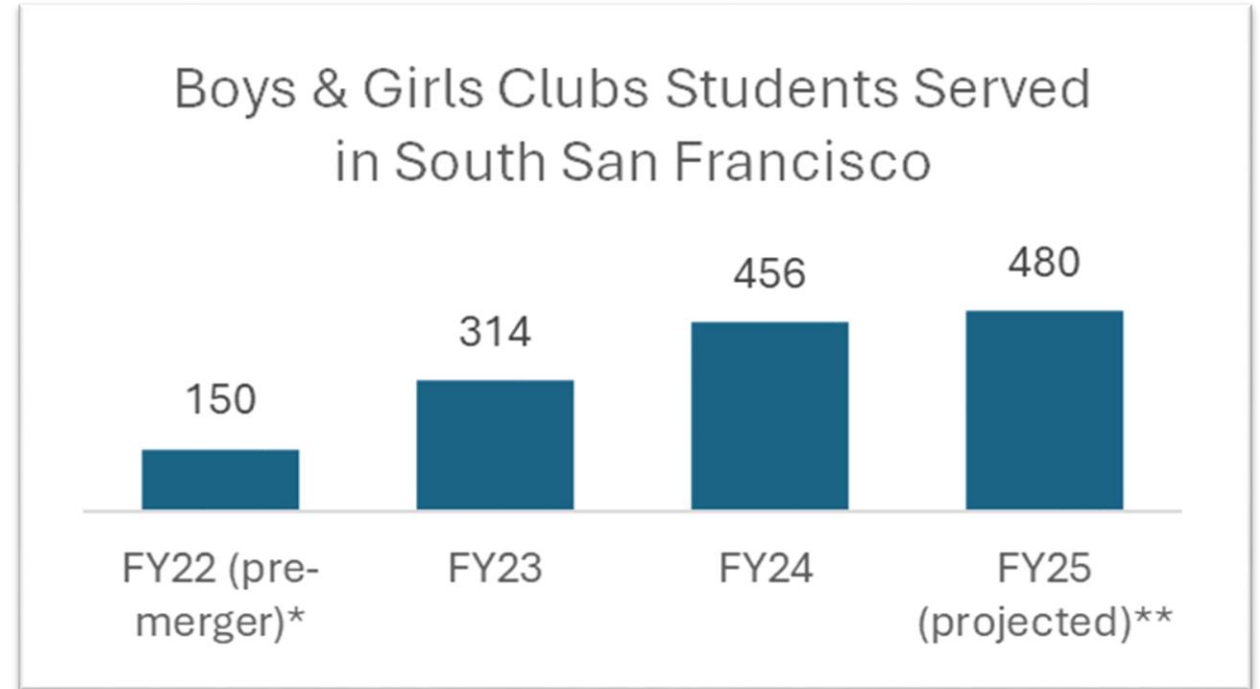

Who We Serve

- Nearly 6,000 students, TK through College
- 29 Sites from East Palo Alto to Daly City

Zooming in on SSF

Academics

*Academic Centers in action at Sunshine Gardens!
Students learning foundational numeracy skills.*