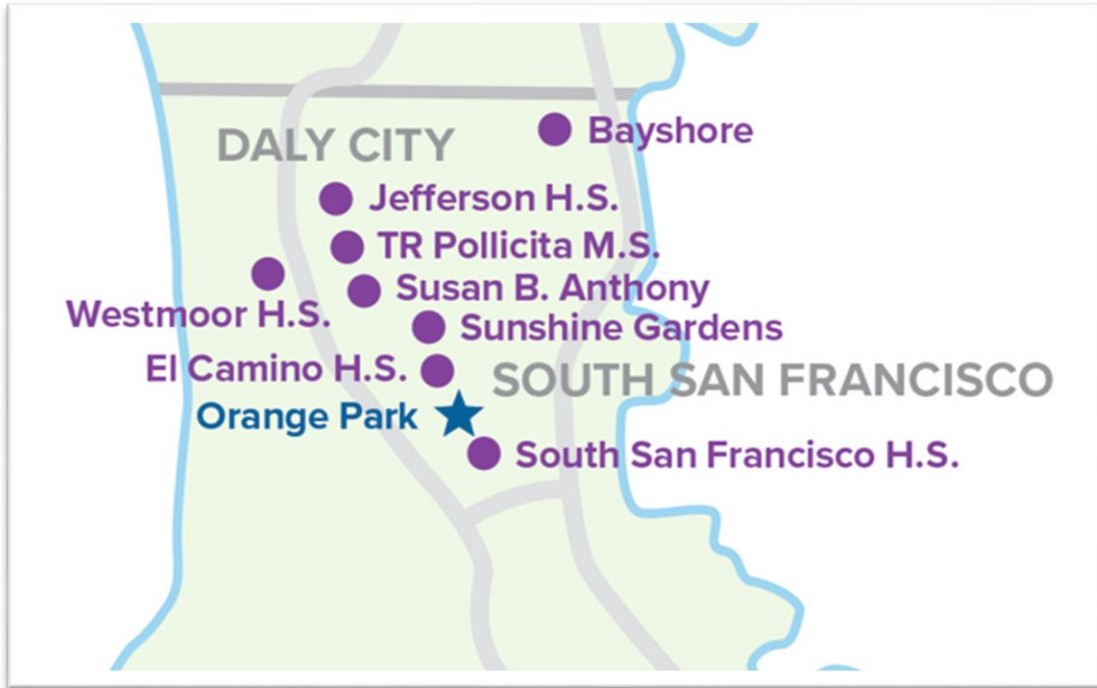

Who We Serve

- Nearly 6,000 students, TK through College
- 29 Sites from East Palo Alto to Daly City

Zooming in on SSF

Academics

*Academic Centers in action at Sunshine Gardens!
Students learning foundational numeracy skills.*