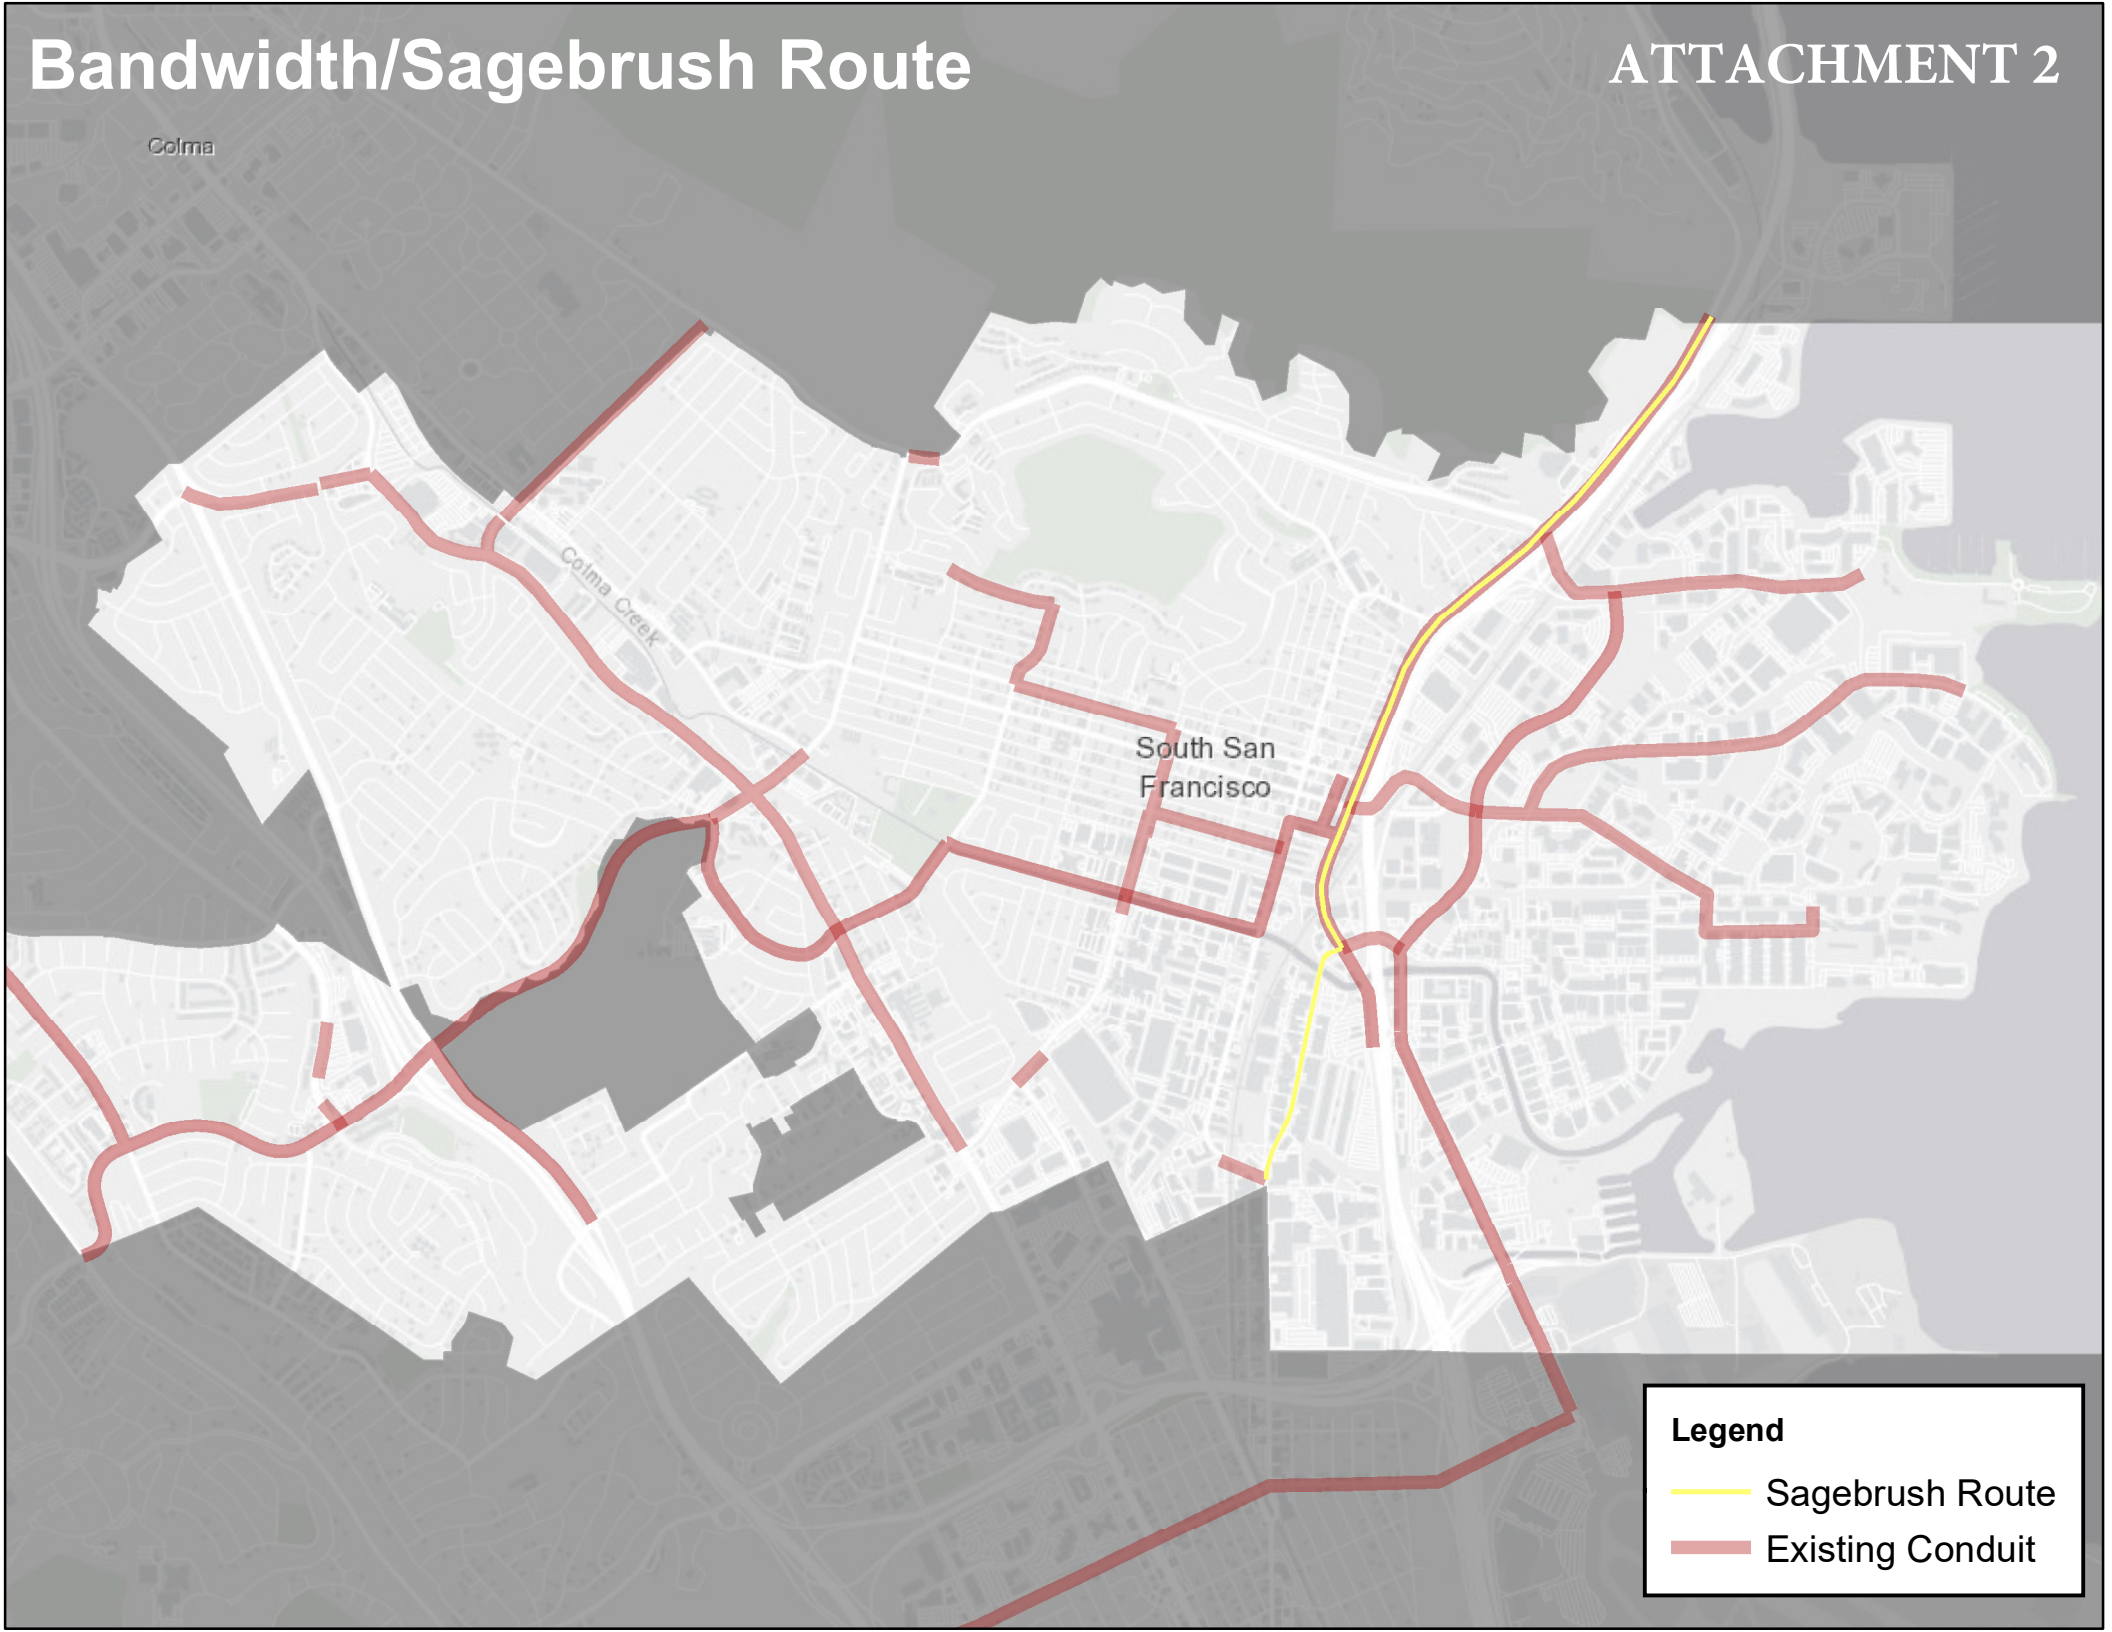

Bandwidth/Sagebrush Route

Colma

Colma Creek

South San
Francisco

Legend

-  Sagebrush Route
-  Existing Conduit

Bandwidth/Sagebrush Route

Colma

South San Francisco

Legend

-  Sagebrush Route
-  Existing Conduit