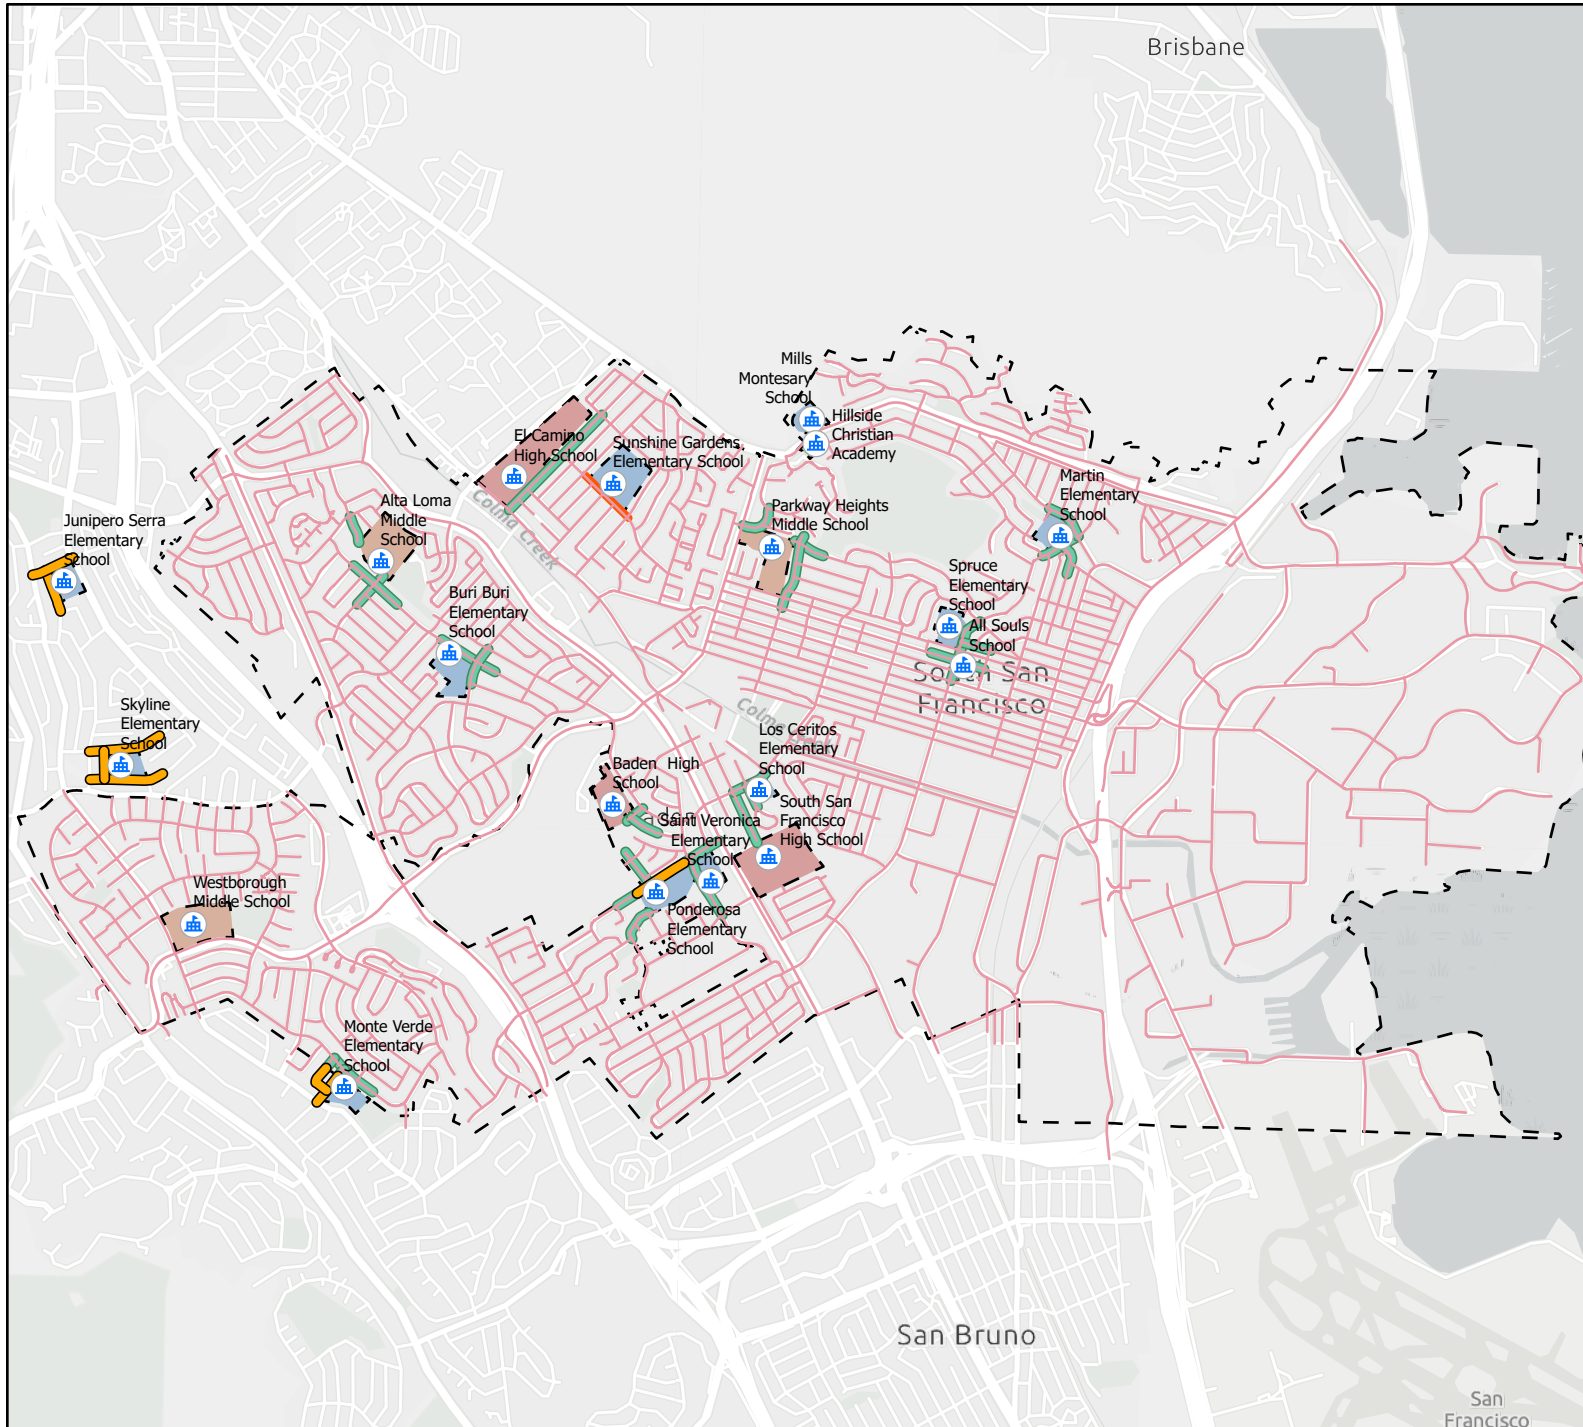

MAP OF 15 MPH SCHOOL ZONE

Legend

- Schools
- Existing City Streets
- Existing Reduced 15 mph zone
- Proposed 15 mph Segment
- Proposed 15 mph Segment outside City Limits
- SSF City Boundary
- Elementary School
- High School
- Middle School
- Private School

Miles