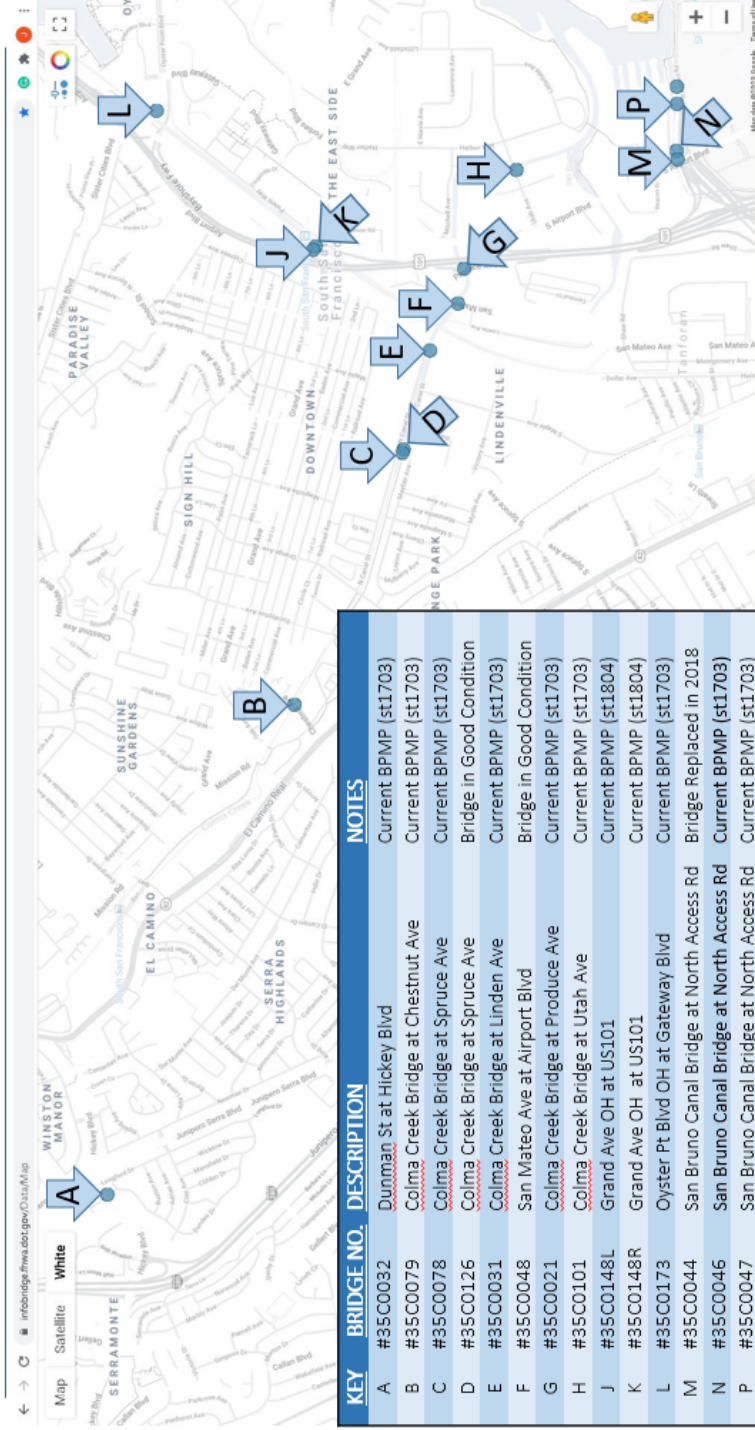

OVERALL BRIDGE LOCATION MAP

CITY OF
SOUTH SAN FRANCISCO
 CALIFORNIA