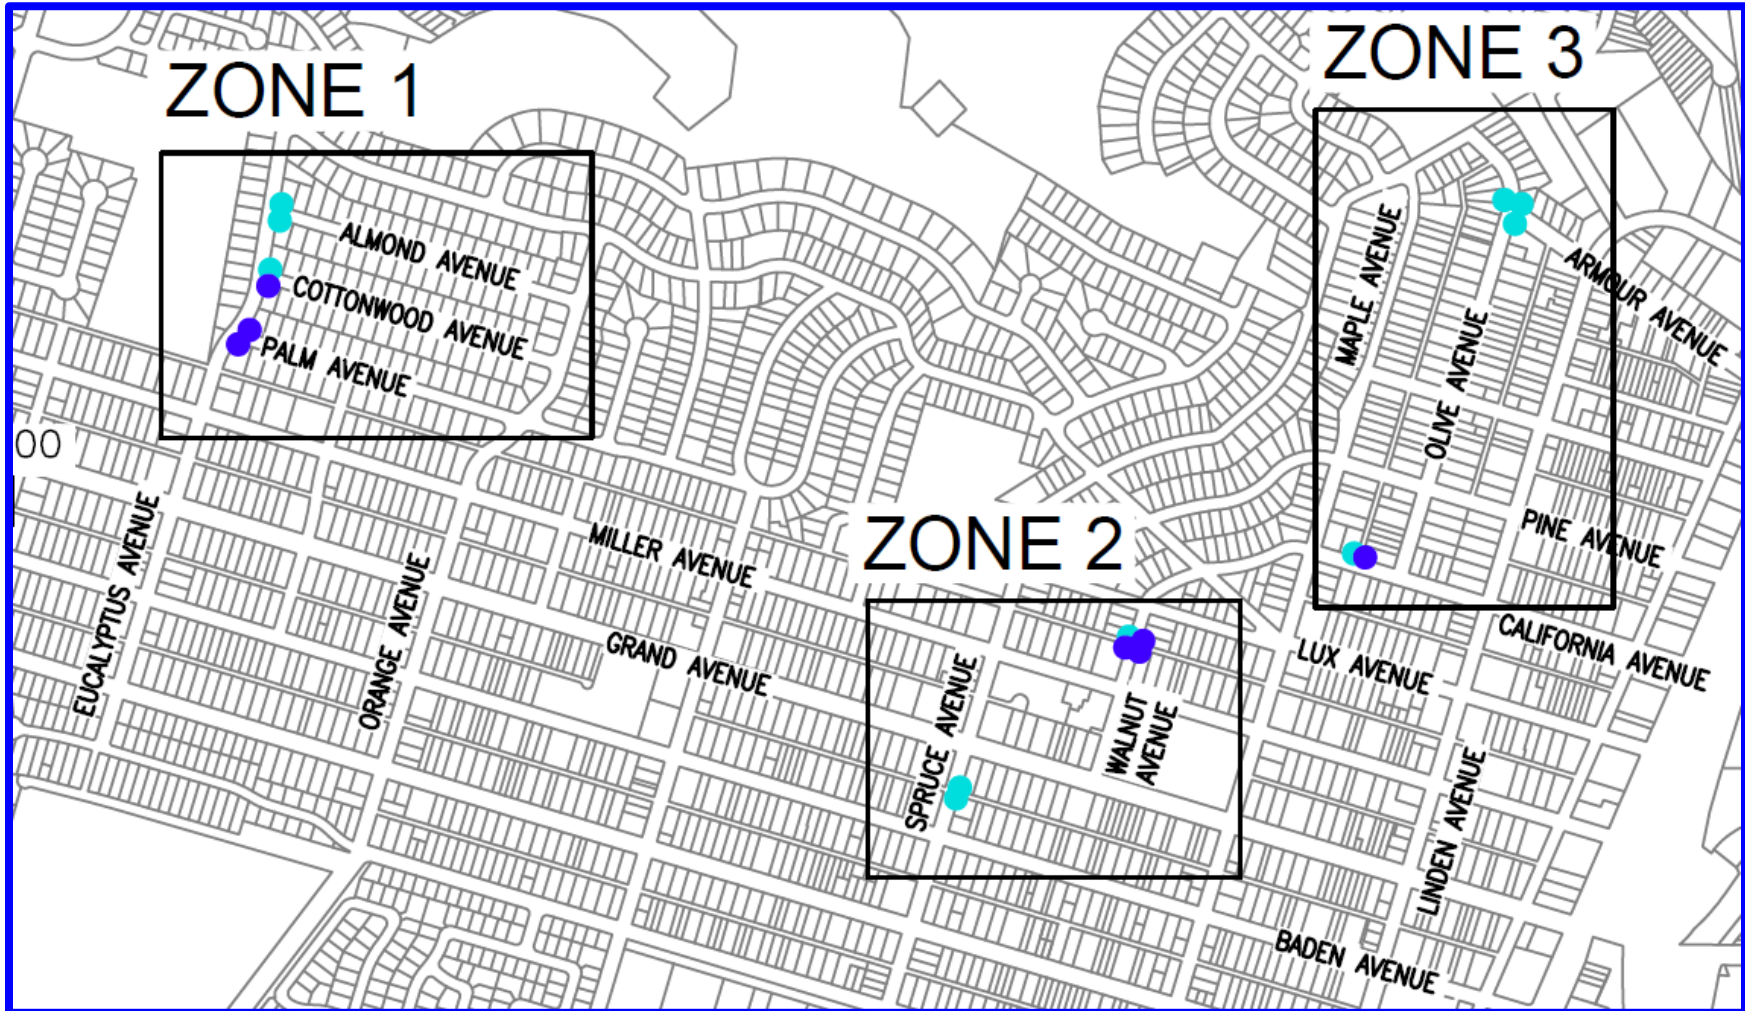

# ATTACHMENT 1 VICINITY MAP

ADA COMPLIANT CURB RAMP INSTALLATION LOCATIONS  
CITY OF SOUTH SAN FRANCISCO, CDBG PROJECT st2106