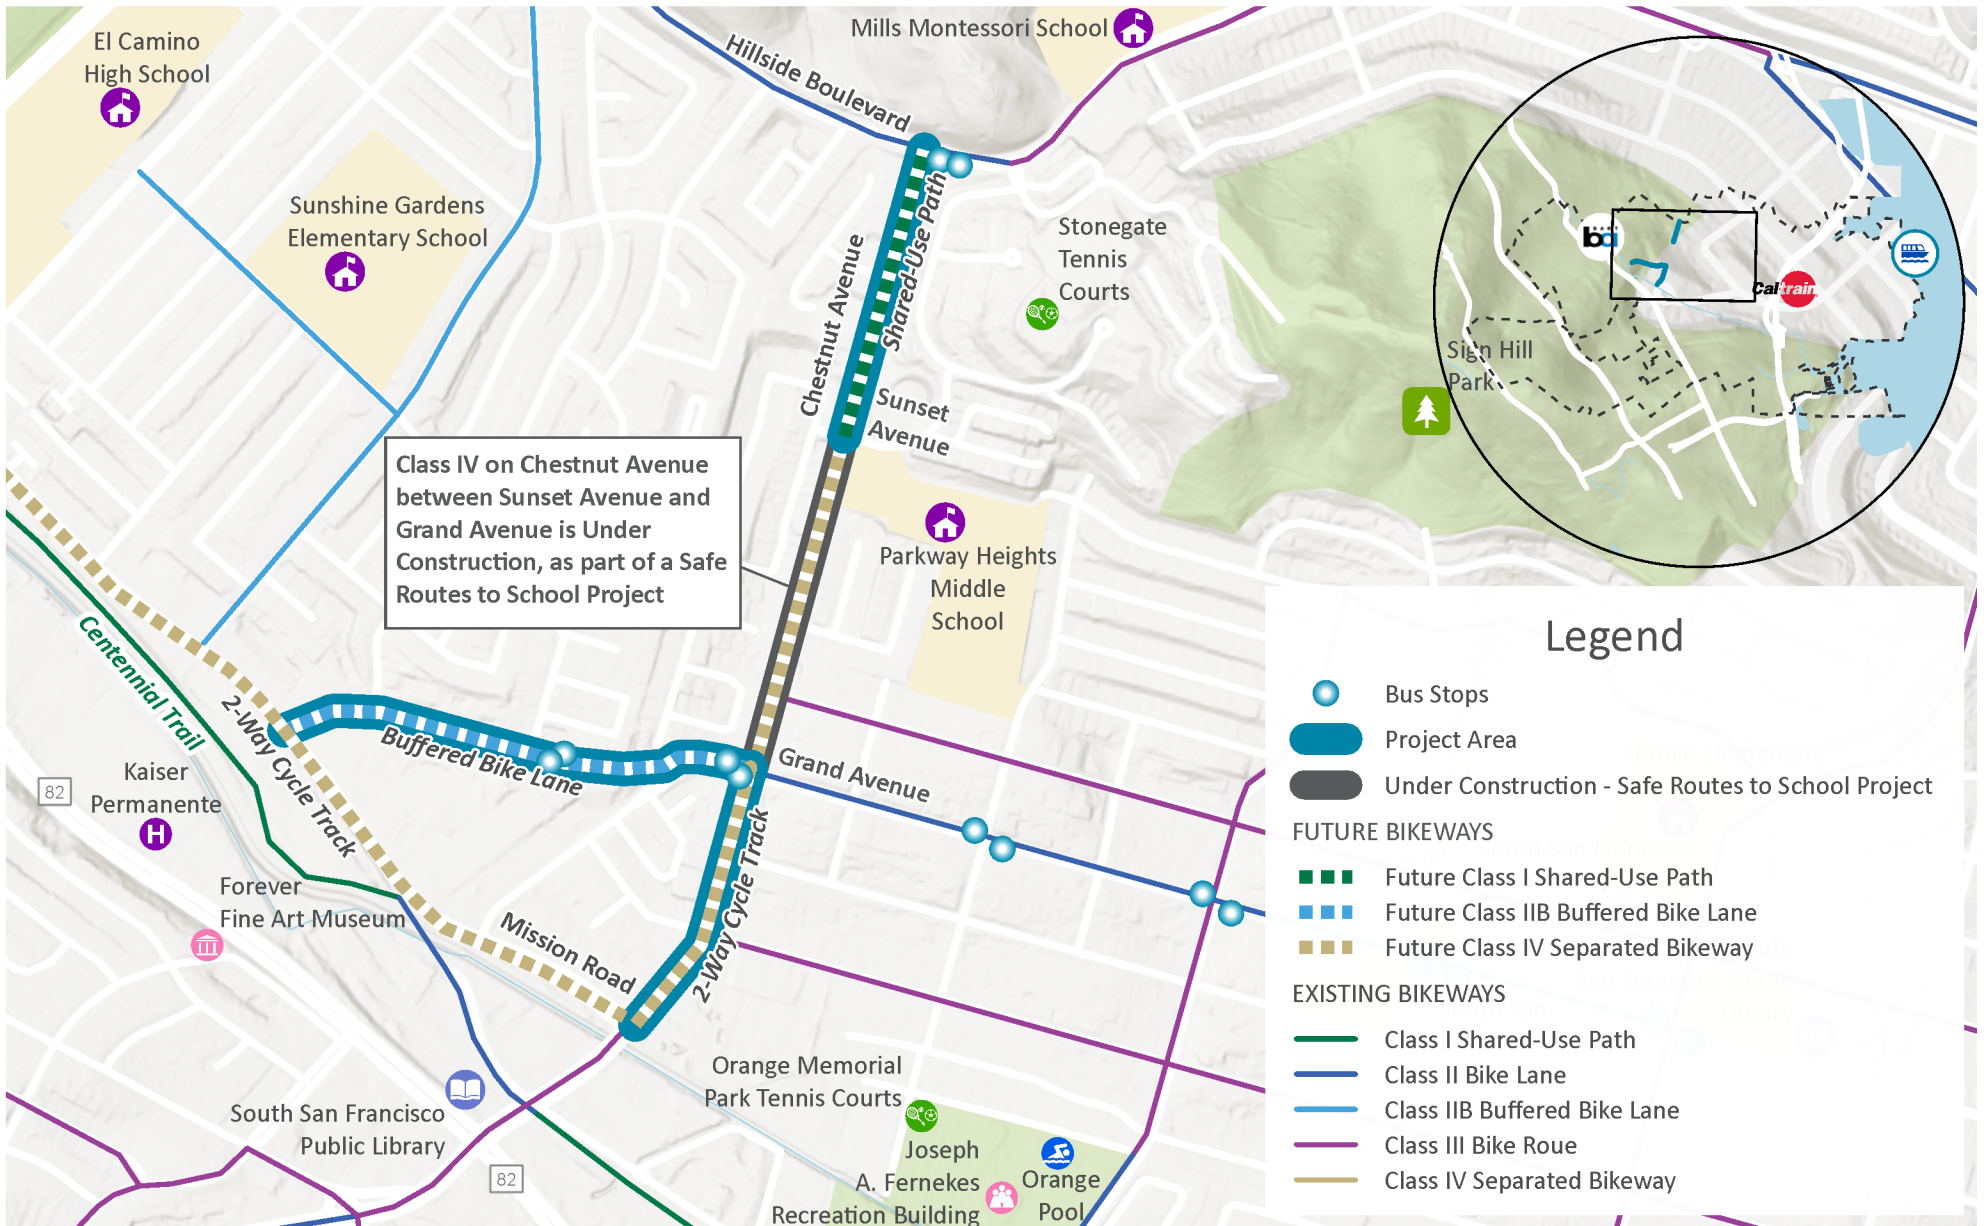

Project Location Map

Attachment 1

Data provided by the City of South San Francisco and MTC. Date saved: 6/15/2026.